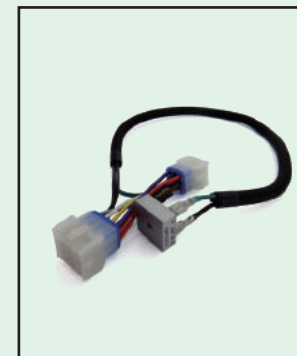

CLUB CAR PRECEDENT GAS HARNESS

Sort	HARNESS
Part Number	R-PGH
Per Master carton Load	40
Description	FIT FOR CLUB CAR PRECEDENT GAS GOLF CART
Master carton Price	$30.00 (please quote for your dealer discount.)