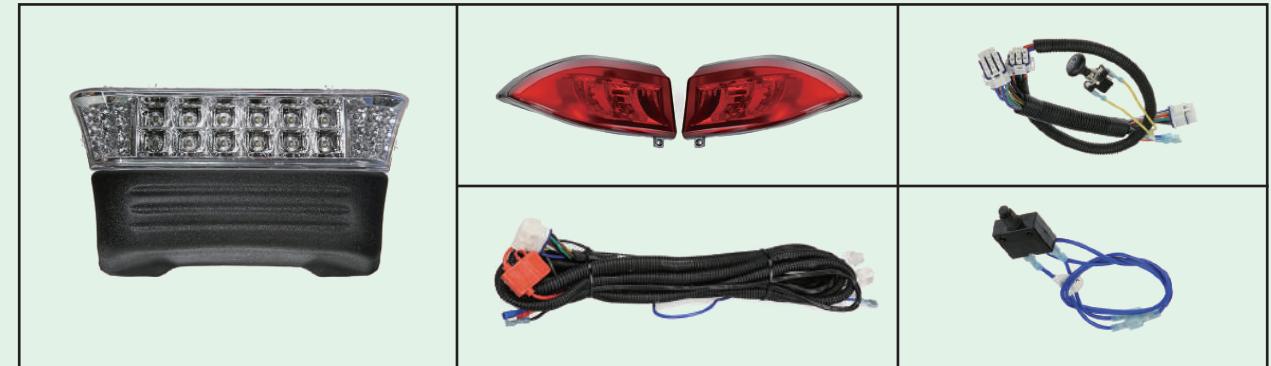

Club Car Precedent LED Basic Light Kit-08 up 12V-48V

Sort	LIGHTS
Part Number	R-PLK006up-LED
Per Master carton Load	4
Description	1 LED Headlight with bumper, 2 LED taillight, 1 bucket harness, 1 basic wire harness, 1 Fuse wire harness, instruction & hardware included Fit for 12-48 volt
Master carton Price	$230.00 (please quote for your dealer discount.)