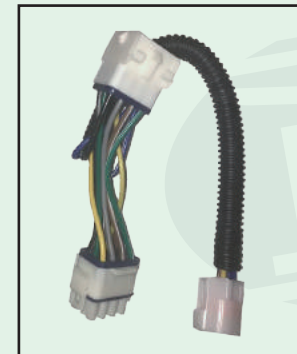

Precedent harness of connecting voltage reducer

Sort	HARNESS
Part Number	R-PHVR
Per Master carton Load	40
Description	FIT FOR CLUB CAR PRECEDENT GAS GOLF CART
Master carton Price	$40.00 (please quote for your dealer discount.)