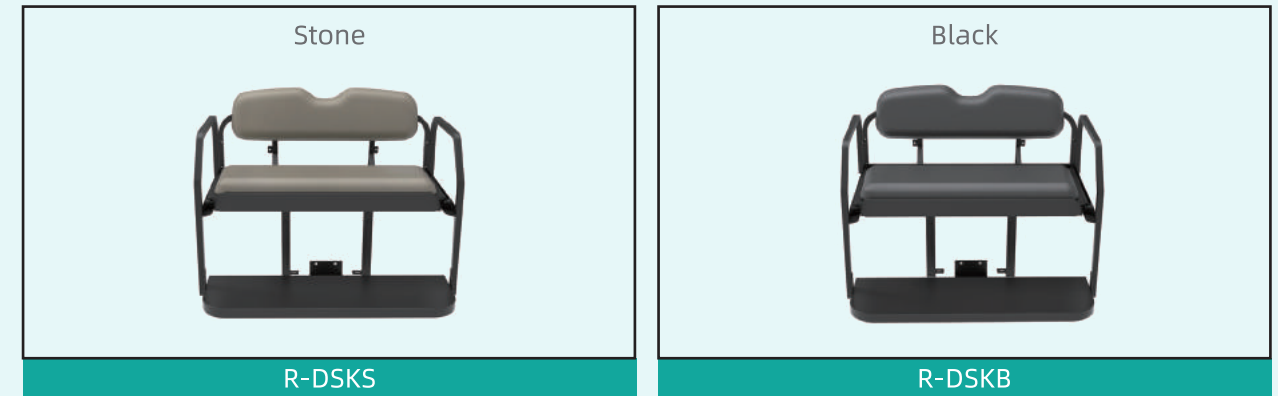

YAMAHA DRIVE (G29)

Sort	SEAT KIT
Per Master carton Load	20
Description	Heavy powder painting Sand Blasted Technic for the frame, Stainless hardware and instruction included.
Master carton Price	$400.00 (please quote for your dealer discount.)

YAMAHA WINDSHIELD

YAMAHA DRIVE 2(tinted)

	Sort	WINDSHIELDS
	Part Number	R-D2WST
	Per Master carton Load	1
	Description	THICK ACRYLIC, TINTED *PLEASE QUOTE FOR 1/4 INCHES THICK
Master carton Price	$150.00 (please quote for your dealer discount.)	

YAMAHA DRIVE 2(clear)

	Sort	WINDSHIELDS
	Part Number	R-D2WSC
	Per Master carton Load	1
	Description	THICK ACRYLIC, CLEAR *PLEASE QUOTE FOR 1/4 INCHES THICK
Master carton Price	$150.00 (please quote for your dealer discount.)