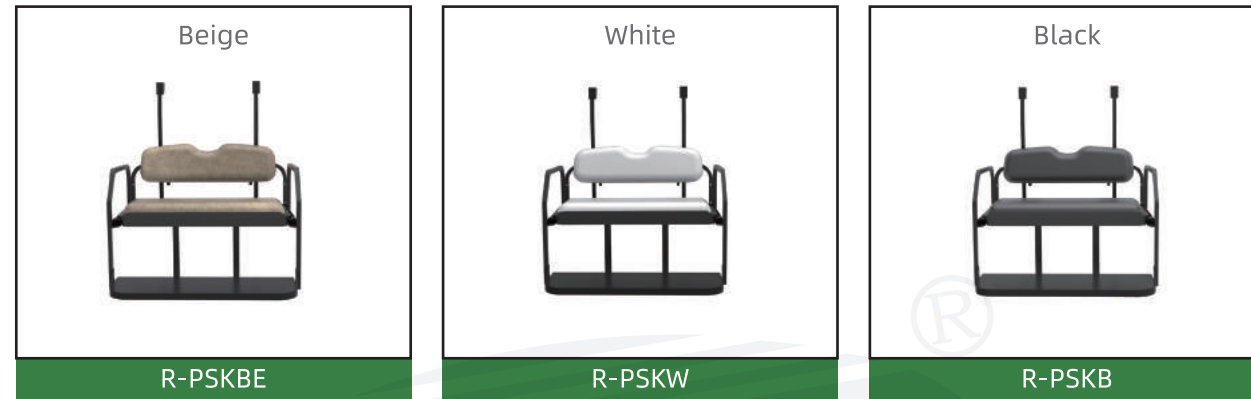

CLUB CAR SEAT KIT

Club Car Tempo/Precedent

Sort	SEAT KIT
Per Master carton Load	20
Description	Heavy powder painting Sand Blasted Technic for the frame, Stainless hardware and instruction included.
Master carton Price	$400.00 (please quote for your dealer discount.)